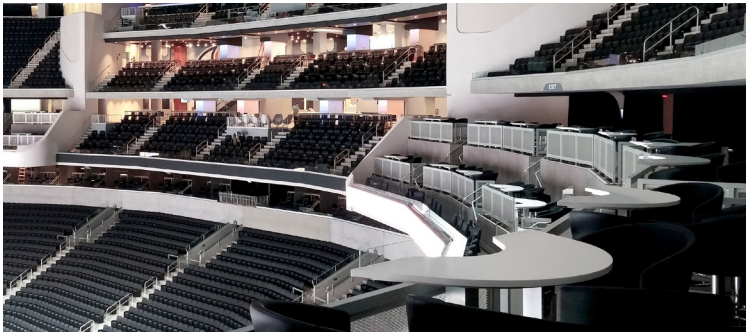

## Custom Drink rail, Drink Tops, and Drink Shelves

Sightline Commercial Solutions' custom drink surfaces instantly elevate the fan experience at any stadium, arena or ballpark. From ADA-compliant sections to club decks and VIP lounges, our drink railing systems enable patrons to enjoy games, concerts, performances and other events comfortably and "hands-free" by providing convenient support for concessions, beverages and belongings.

Our selection of Drink Rails, Drink Tops and Drink Shelves are offered in a variety of surface materials, including solid metal, perforated metal and glass. Designed to seamlessly integrate into any Sightline Commercial Solutions' railing system, these custom components also can stand alone, be post supported or wall mounted to meet the needs of any project. Customized designs may be equipped with lighting and USB connections for added convenience and comfort.

# Drink Rails - Custom

Custom Drink rail, Drink Tops, and Drink Shelves

## Drink Tops

Standalone half circle table with aluminum plate top

Post Rail™ integrated round table with formed aluminum top

Gridguard™ integrated half circle table with solid surface top

Standalone half circle table with aluminum plate top