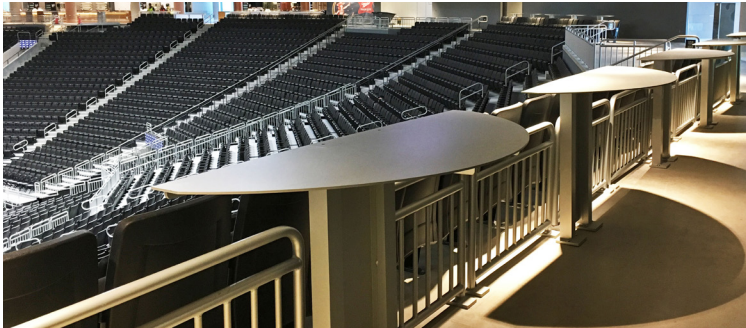

Drink Tops

Standalone half circle table with aluminum plate top