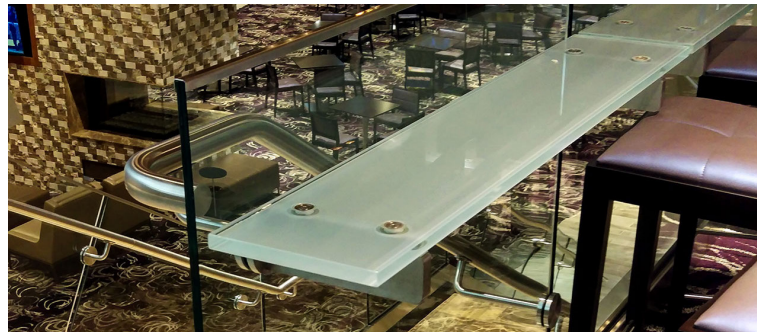

## Custom Drink rail, Drink Tops, and Drink Shelves

Sightline Commercial Solutions' custom drink surfaces instantly elevate the fan experience at any stadium, arena or ballpark. From ADA-compliant sections to club decks and VIP lounges, our drink railing systems enable patrons to enjoy games, concerts, performances and other events comfortably and "hands-free" by providing convenient support for concessions, beverages and belongings.

Our selection of Drink Rails, Drink Tops and Drink Shelves are offered in a variety of surface materials, including solid metal, perforated metal and glass. Designed to seamlessly integrate into any Sightline Commercial Solutions' railing system, these custom components also can stand alone, be post supported or wall mounted to meet the needs of any project. Customized designs may be equipped with lighting and USB connections for added convenience and comfort.

## Drink Tops

Standalone half circle table with aluminum plate top

Post Rail™ integrated round table with formed aluminum top

Gridguard™ integrated half circle table with solid surface top

Standalone half circle table with aluminum plate top

## Drink Shelves

Solid surface top mounted to Track™ glass railing

Opaque glass drink surface mounted to Track™ glass railing

Clear glass drink surface mounted to Track™ glass railing

Solid surface top mounted to Gridguard™ mesh railing