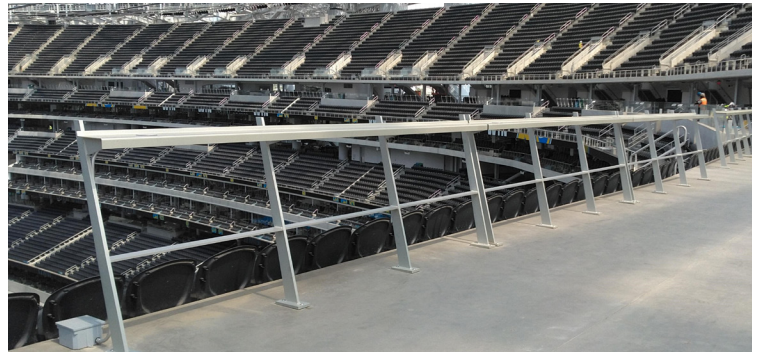

## Custom Drink rail, Drink Tops, and Drink Shelves

Sightline Commercial Solutions' custom drink surfaces instantly elevate the fan experience at any stadium, arena or ballpark. From ADA-compliant sections to club decks and VIP lounges, our drink railing systems enable patrons to enjoy games, concerts, performances and other events comfortably and "hands-free" by providing convenient support for concessions, beverages and belongings.

Our selection of Drink Rails, Drink Tops and Drink Shelves are offered in a variety of surface materials, including solid metal, perforated metal and glass. Designed to seamlessly integrate into any Sightline Commercial Solutions' railing system, these custom components also can stand alone, be post supported or wall mounted to meet the needs of any project. Customized designs may be equipped with lighting and USB connections for added convenience and comfort.

### Drink Rail

Custom Cable rail with solid surface top

Angled bar posts with formed aluminum drink surface

Stainless steel posts with glass drink surface

Tube posts with formed stainless steel drink surface & outlets

## Drink Shelves

Solid surface top mounted to Track™ glass railing

Opaque glass drink surface mounted to Track™ glass railing

Clear glass drink surface mounted to Track™ glass railing

Solid surface top mounted to Gridguard™ mesh railing