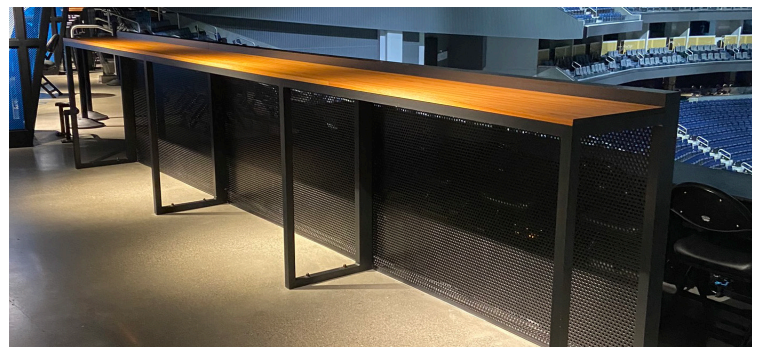

## Custom Drink rail, Drink Tops, and Drink Shelves

Sightline Commercial Solutions' custom drink surfaces instantly elevate the fan experience at any stadium, arena or ballpark. From ADA-compliant sections to club decks and VIP lounges, our drink railing systems enable patrons to enjoy games, concerts, performances and other events comfortably and "hands-free" by providing convenient support for concessions, beverages and belongings.

Our selection of Drink Rails, Drink Tops and Drink Shelves are offered in a variety of surface materials, including solid metal, perforated metal and glass. Designed to seamlessly integrate into any Sightline Commercial Solutions' railing system, these custom components also can stand alone, be post supported or wall mounted to meet the needs of any project. Customized designs may be equipped with lighting and USB connections for added convenience and comfort.

### Drink Rail

Custom Cable rail with solid surface top

Angled bar posts with formed aluminum drink surface

Stainless steel posts with glass drink surface

Tube posts with formed stainless steel drink surface & outlets

Blackened steel posts with solid surface top

Custom Gridguard™ mesh railing with wood top