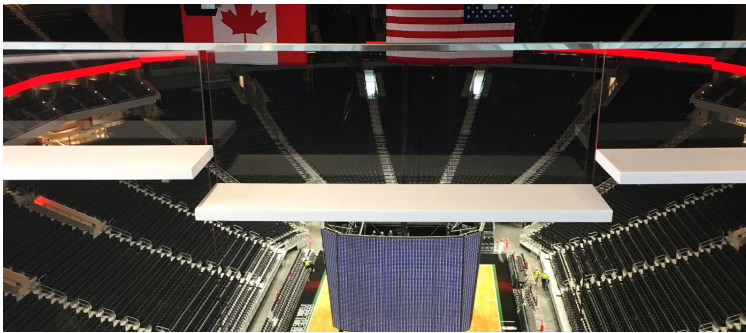

## Custom Drink rail, Drink Tops, and Drink Shelves

Sightline Commercial Solutions' custom drink surfaces instantly elevate the fan experience at any stadium, arena or ballpark. From ADA-compliant sections to club decks and VIP lounges, our drink railing systems enable patrons to enjoy games, concerts, performances and other events comfortably and "hands-free" by providing convenient support for concessions, beverages and belongings.

# Drink Rails - Custom

Custom Drink rail, Drink Tops, and Drink Shelves

## Drink Tops

Standalone half circle table with aluminum plate top

Post Rail™ integrated round table with formed aluminum top

Gridguard™ integrated half circle table with solid surface top

Standalone half circle table with aluminum plate top

## Drink Shelves

Solid surface top mounted to Track™ glass railing

Opaque glass drink surface mounted to Track™ glass railing

Clear glass drink surface mounted to Track™ glass railing

Solid surface top mounted to Gridguard™ mesh railing