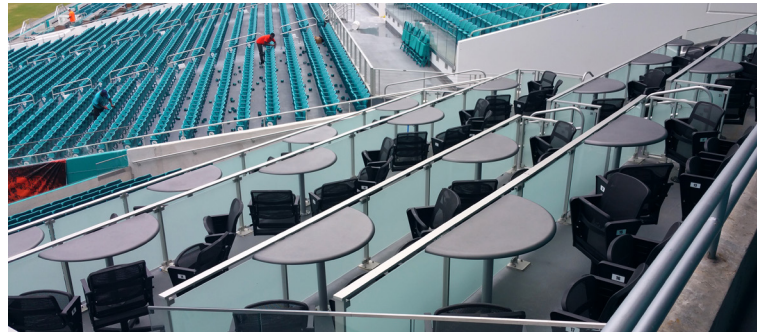

## Custom Drink rail, Drink Tops, and Drink Shelves

Sightline Commercial Solutions' custom drink surfaces instantly elevate the fan experience at any stadium, arena or ballpark. From ADA-compliant sections to club decks and VIP lounges, our drink railing systems enable patrons to enjoy games, concerts, performances and other events comfortably and "hands-free" by providing convenient support for concessions, beverages and belongings.

# Drink Rails - Custom

Custom Drink rail, Drink Tops, and Drink Shelves

## Drink Tops

Standalone half circle table with aluminum plate top

Post Rail™ integrated round table with formed aluminum top

Gridguard™ integrated half circle table with solid surface top

Standalone half circle table with aluminum plate top

## Drink Shelves

Solid surface top mounted to Track™ glass railing

Opaque glass drink surface mounted to Track™ glass railing

Clear glass drink surface mounted to Track™ glass railing

Solid surface top mounted to Gridguard™ mesh railing