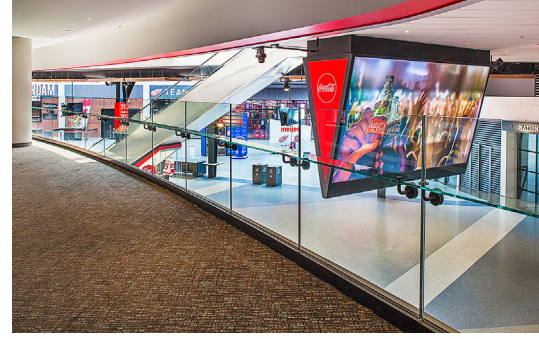

## Hockey Arena

**Project:** Little Caesars Arena **Location:** Detroit, MI  
**Architect:** HOK **Contractor:** Barton Malow | Hunt | White  
**Completion:** September 2017

**Scope:** Little Caesars Arena (LCA) in Detroit offers an unforgettable experience that blends the thrill of sports with the excitement of live entertainment. As you step inside, you're immediately enveloped by the energy of the crowd and the state-of-the-art facilities. Over 18,000 linear feet of custom decorative railing can be found through Little Caesars Arena. From its unique gondola-style seating area suspended high above the playing area, to their numerous VIP club sections, to the seating bowl itself, you can't go far without viewing a custom railing designed and manufactured by Sightline Commercial Solutions. This project utilized Track Rail™, Gridguard™ railing, Aluminum Grip Rail™, and other types of our rail styles.

Track Rail™ lines the uniquely suspended gondola seating section allowing for clear visibility of the event.

Black powder coated Gridguard™ railing with mesh infill found throughout the arena.

Aluminum Grip Rail™ can be found throughout the arena's seating area.

Railing with mesh infill, and custom drink rail allows fans to enjoy the event from the concourse.

Custom drink rail was utilized on ADA sections throughout the fan seating areas.

Gridguard railing with mesh infill allows for an open airy feel throughout the upper concourse.

Black powder coated Gridguard railing with mesh infill lines this premium seating area.

Custom Redwing Red Gridguard railing with perforated infill overlooking the arena floor.

Glass railing can be found through the facility.