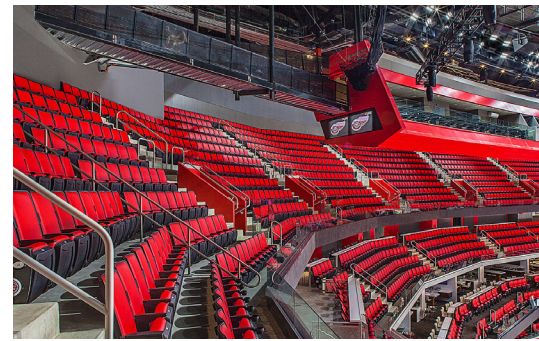

## Hockey Arena

**Project:** Little Caesars Arena **Location:** Detroit, MI  
**Architect:** HOK **Contractor:** Barton Malow | Hunt | White  
**Completion:** September 2017

**Scope:** Little Caesars Arena (LCA) in Detroit offers an unforgettable experience that blends the thrill of sports with the excitement of live entertainment. As you step inside, you're immediately enveloped by the energy of the crowd and the state-of-the-art facilities. Over 18,000 linear feet of custom decorative railing can be found through Little Caesars Arena. From its unique gondola-style seating area suspended high above the playing area, to their numerous VIP club sections, to the seating bowl itself, you can't go far without viewing a custom railing designed and manufactured by Sightline Commercial Solutions. This project utilized Track Rail™, Gridguard™ railing, Aluminum Grip Rail™, and other types of our rail styles.

Track Rail™ lines the uniquely suspended gondola seating section allowing for clear visibility of the event.

Black powder coated Gridguard™ railing with mesh infill found throughout the arena.

Aluminum Grip Rail™ can be found throughout the arena's seating area.

Railing with mesh infill, and custom drink rail allows fans to enjoy the event from the concourse.

Custom drink rail was utilized on ADA sections throughout the fan seating areas.

Gridguard railing with mesh infill allows for an open airy feel throughout the upper concourse.

Black powder coated Gridguard railing with mesh infill lines this premium seating area.

Custom Redwing Red Gridguard railing with perforated infill overlooking the arena floor.

Glass railing can be found through the facility.