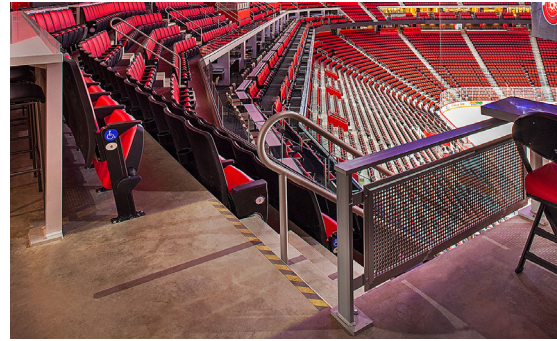

## Hockey Arena

**Project:** Little Caesars Arena **Location:** Detroit, MI  
**Architect:** HOK **Contractor:** Barton Malow | Hunt | White  
**Completion:** September 2017

**Scope:** Little Caesars Arena (LCA) in Detroit offers an unforgettable experience that blends the thrill of sports with the excitement of live entertainment. As you step inside, you're immediately enveloped by the energy of the crowd and the state-of-the-art facilities. Over 18,000 linear feet of custom decorative railing can be found through Little Caesars Arena. From its unique gondola-style seating area suspended high above the playing area, to their numerous VIP club sections, to the seating bowl itself, you can't go far without viewing a custom railing designed and manufactured by Sightline Commercial Solutions. This project utilized Track Rail™, Gridguard™ railing, Aluminum Grip Rail™, and other types of our rail styles.

Track Rail™ lines the uniquely suspended gondola seating section allowing for clear visibility of the event.

Black powder coated Gridguard™ railing with mesh infill found throughout the arena.

Aluminum Grip Rail™ can be found throughout the arena's seating area.

Railing with mesh infill, and custom drink rail allows fans to enjoy the event from the concourse.

Custom drink rail was utilized on ADA sections throughout the fan seating areas.

Gridguard railing with mesh infill allows for an open airy feel throughout the upper concourse.

Black powder coated Gridguard railing with mesh infill lines this premium seating area.

Custom Redwing Red Gridguard railing with perforated infill overlooking the arena floor.

Glass railing can be found through the facility.