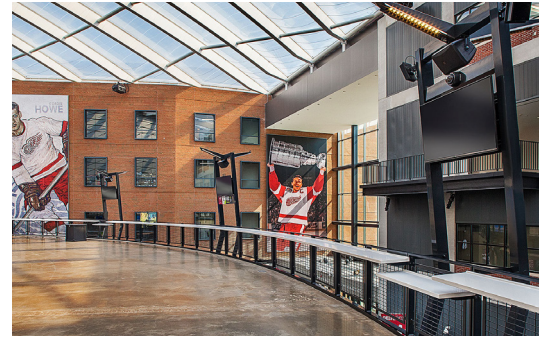

## Hockey Arena

**Project:** Little Caesars Arena **Location:** Detroit, MI  
**Architect:** HOK **Contractor:** Barton Malow | Hunt | White  
**Completion:** September 2017

**Scope:** Little Caesars Arena (LCA) in Detroit offers an unforgettable experience that blends the thrill of sports with the excitement of live entertainment. As you step inside, you're immediately enveloped by the energy of the crowd and the state-of-the-art facilities. Over 18,000 linear feet of custom decorative railing can be found through Little Caesars Arena. From its unique gondola-style seating area suspended high above the playing area, to their numerous VIP club sections, to the seating bowl itself, you can't go far without viewing a custom railing designed and manufactured by Sightline Commercial Solutions. This project utilized Track Rail™, Gridguard™ railing, Aluminum Grip Rail™, and other types of our rail styles.

Track Rail™ lines the uniquely suspended gondola seating section allowing for clear visibility of the event.

Black powder coated Gridguard™ railing with mesh infill found throughout the arena.

Aluminum Grip Rail™ can be found throughout the arena's seating area.

Railing with mesh infill, and custom drink rail allows fans to enjoy the event from the concourse.

Custom drink rail was utilized on ADA sections throughout the fan seating areas.

Gridguard railing with mesh infill allows for an open airy feel throughout the upper concourse.

Black powder coated Gridguard railing with mesh infill lines this premium seating area.

Custom Redwing Red Gridguard railing with perforated infill overlooking the arena floor.

Glass railing can be found through the facility.