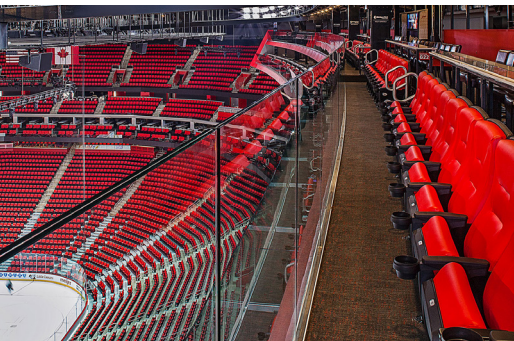

## Hockey Arena

**Project:** Little Caesars Arena **Location:** Detroit, MI  
**Architect:** HOK **Contractor:** Barton Malow | Hunt | White  
**Completion:** September 2017

**Scope:** Little Caesars Arena (LCA) in Detroit offers an unforgettable experience that blends the thrill of sports with the excitement of live entertainment. As you step inside, you're immediately enveloped by the energy of the crowd and the state-of-the-art facilities. Over 18,000 linear feet of custom decorative railing can be found through Little Caesars Arena. From its unique gondola-style seating area suspended high above the playing area, to their numerous VIP club sections, to the seating bowl itself, you can't go far without viewing a custom railing designed and manufactured by Sightline Commercial Solutions. This project utilized Track Rail™, Gridguard™ railing, Aluminum Grip Rail™, and other types of our rail styles.

Track Rail™ lines the uniquely suspended gondola seating section allowing for clear visibility of the event.

Black powder coated Gridguard™ railing with mesh infill found throughout the arena.

Aluminum Grip Rail™ can be found throughout the arena's seating area.

Railing with mesh infill, and custom drink rail allows fans to enjoy the event from the concourse.

Custom drink rail was utilized on ADA sections throughout the fan seating areas.

Gridguard railing with mesh infill allows for an open airy feel throughout the upper concourse.

Black powder coated Gridguard railing with mesh infill lines this premium seating area.

Custom Redwing Red Gridguard railing with perforated infill overlooking the arena floor.

Glass railing can be found through the facility.