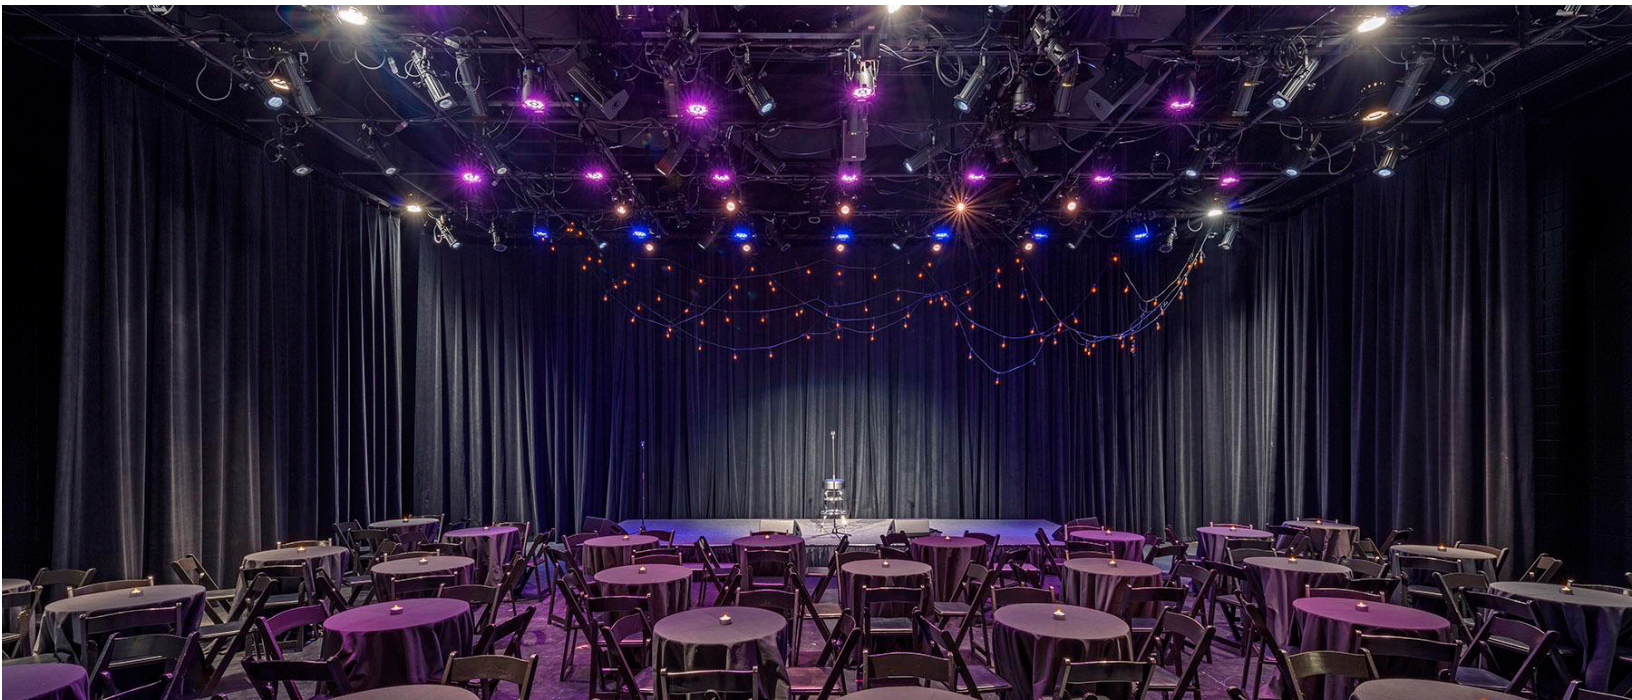

**Project:** Midtown Arts And Theater Center

**Location:** Houston, TX

**Completion:** June 2016

**Scope:** Located at the Ensemble/HCC Metrorail stop, the Midtown Arts and Theater Center Houston (MATCH) is a \$25 million community arts complex that hosts a variety of performances and presentations by emerging arts and culture organizations. In need of a highly flexible solution to accommodate a wide array of events, the facility tapped Sightline Commercial Solutions to design a modular, multi-configuration seating riser. Split between two of the Center's four performance spaces, the system holds 100-130 seats, depending on its configuration, and features charcoal gray Riser platforms with mill finish frames, black powder coated railing and stair units, and black Wyndham fabric skirting. Without the need for any cumbersome tools, MATCH production teams can easily set up and utilize the system to meet performance requirements while greatly improving capacity and ticket revenue.