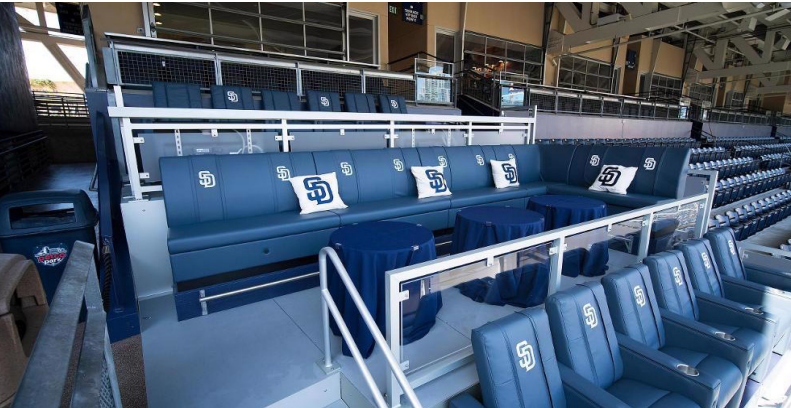

San Diego Padres Petco Park Ballpark

Project: San Diego Padres
Completion: April 2022

Location: San Diego, CA

Scope: What sets Petco Park apart is its breathtaking, scenic location, with stunning views of San Diego Bay and the city's skyline. To give San Diego Padres fans something extra to cheer about, Sightline Commercial Solutions installed a VIP Platform infill section at Petco Park. Changing the rise and run of the stadium, this section features larger tiers for a more spacious and premium viewing experience. Custom guardrails were also created to further define the exclusive space. Made of anodized aluminum with acrylic infill, the custom railing is specially engineered to support TV screens and deliver a high-end, aesthetically appealing look. Paired with cushy seating, cupholders and tables with cloth coverings, patrons are sure to enjoy a one-of-a-kind experience. The outfield also hosts an aluminum seating riser increasing capacity at the ballpark.

Custom guardrails define the VIP space while maintaining clear sightlines for avid fans.

Upgraded seating and convenient tables allow guests to watch the game comfortably.

The sturdy, aluminum seating risers further increase seating capacity at the ballpark.

Changing the rise and run of the stadium, the riser section features larger tiers for a more spacious experience

We elevate places where experiences happen by providing innovative engineering, fabrication, and installation solutions to the most complex challenges. Discover our unconventional approach.