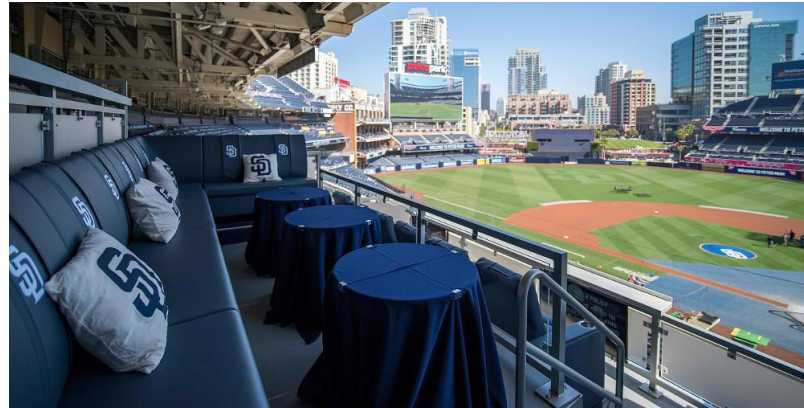

San Diego Padres Petco Park Ballpark

Project: San Diego Padres
Completion: April 2022

Location: San Diego, CA

Scope: What sets Petco Park apart is its breathtaking, scenic location, with stunning views of San Diego Bay and the city's skyline. To give San Diego Padres fans something extra to cheer about, Sightline Commercial Solutions installed a VIP Platform infill section at Petco Park. Changing the rise and run of the stadium, this section features larger tiers for a more spacious and premium viewing experience. Custom guardrails were also created to further define the exclusive space. Made of anodized aluminum with acrylic infill, the custom railing is specially engineered to support TV screens and deliver a high-end, aesthetically appealing look. Paired with cushy seating, cupholders and tables with cloth coverings, patrons are sure to enjoy a one-of-a-kind experience. The outfield also hosts an aluminum seating riser increasing capacity at the ballpark.

Custom guardrails define the VIP space while maintaining clear sightlines for avid fans.

Upgraded seating and convenient tables allow guests to watch the game comfortably.

The sturdy, aluminum seating risers further increase seating capacity at the ballpark.

Changing the rise and run of the stadium, the riser section features larger tiers for a more spacious experience

We elevate places where experiences happen by providing innovative engineering, fabrication, and installation solutions to the most complex challenges. Discover our unconventional approach.