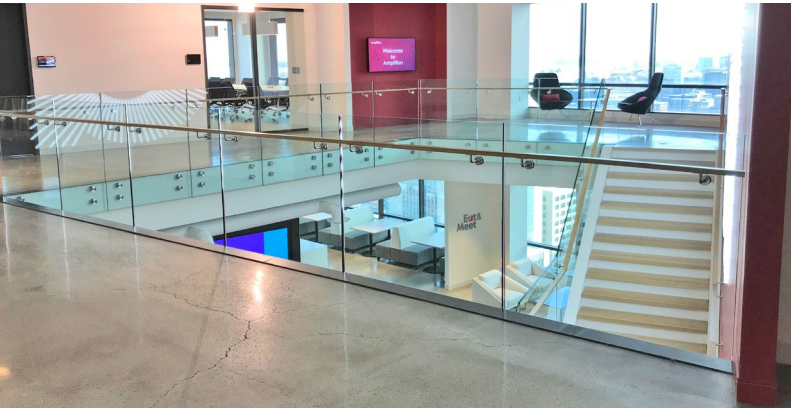

**Project:** FST Amplifon  
**Architect:** ESG Architecture & Design  
**Partners:** United Glass

**Location:** Minneapolis, MN  
**Contractor:** Crawford Merz  
**Completion:** January 2019

**Scope:** When Amplifon, the world’s largest hearing health care company, decided to move from an outdated office space in the Minneapolis suburbs to a new location downtown, it wanted a space that was modern, vibrant and reflected the company’s open and forward-focused culture. Amplifon found its new home on the 23rd and 24th floors of Fifth Street Towers, long known as a hot spot for businesses. Equipped with technology from its Milan, Italy headquarters, the 44,000-square-foot space is as cutting edge as the technology created there, including private workspaces and conference rooms with windows that can adjust from clear to frosted. The pulse of the office is centered on its open, two-story lobby, featuring a giant LED light fixture of Amplifon’s dynamic logo. The office is also home to the Eat & Meet cafeteria which boasts views of the Mississippi River, neighboring St. Paul and U.S. Bank Stadium (another Sightline Commercial Solutions’ project). Working within a tight construction schedule, Sightline Commercial Solutions engineered a custom railing system for the lobby staircase using Point railing paired with wall and glass mount handrails. The glass panels and sleek, streamlined hardware enhance the openness of the space and allow natural light to saturate both levels, inspiring collaboration and innovation.

3/4" clear, tempered glass with polished exposed edges is featured on overlooks and stairs allowing for a seamless, nearly invisible look.

Wall and glass mount handrail lend sleek support for staff and visitors throughout the office.