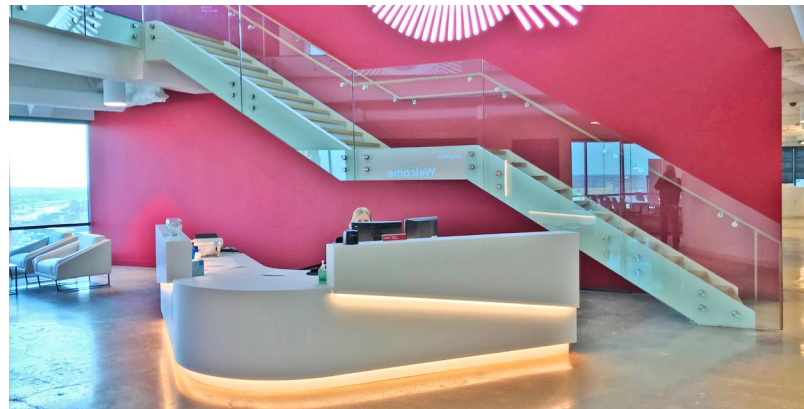

Point railing offers an unobtrusive element to the stairs, which are outfitted with nodes fastened to a steel plate with a SS threaded rod and washers.

We elevate places where experiences happen by providing innovative engineering, fabrication, and installation solutions to the most complex challenges. Discover our unconventional approach.