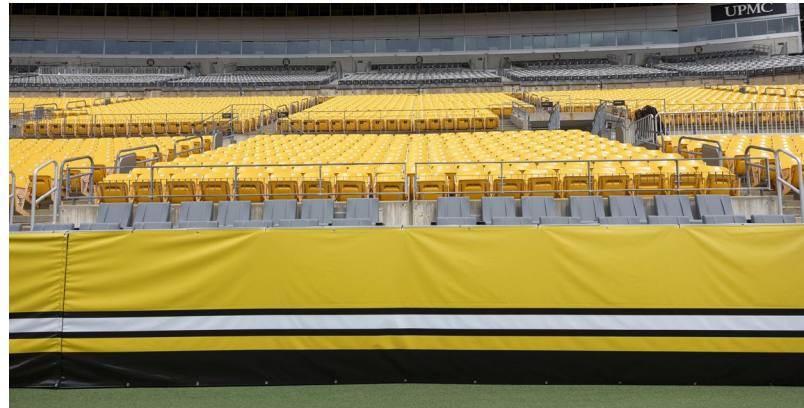

Acrisure Stadium

Stadium

Project: Acrisure Stadium
Partners: Dream Seat

Location: Pittsburgh, PA
Completion: July 2024

Scope: In the summer of 2024, the Pittsburgh Steelers partnered with Sightline Commercial Solutions to expand the VIP seating options at Acrisure Stadium. To maximize fan engagement and optimize underutilized space along the sidelines, Sightline installed two new rows of premium seating to accommodate approximately 100 additional VIP guests. These sideline seats provide an immersive game-day experience with enhanced views and proximity to the action on the field for Steelers and Pittsburgh Panthers home games, as well as concerts, international soccer exhibitions and the NHL Winter Classic. To ensure a seamless and efficient installation, the Sightline team custom-engineered SC97 aluminum support platforms and frames into forkliftable sections. The project also incorporated EPD-certified aluminum guardrails and handrails along with step units to enhance safety and stability while maintaining a sleek, modern aesthetic. Plush, high-end seating from DreamSeat elevates comfort and adds a sense of luxury and exclusivity to these new sections, ensuring long-term enjoyment for Steelers fans for years to come. Utilizing advanced technology, including 3D field scanning and rendering tools, during the design phase, Sightline was able to fast-track approvals through Acrisure Stadium management and the NFL and deliver solutions in time to optimize pre-season marketing efforts. The result is an elevated VIP experience that enhances fan engagement and maximizes seating capacity without compromising stadium operations.

Sideline seats provide an immersive game-day experience with enhanced views and proximity to the action on the field.

Two new rows of premium seating accommodate approximately 100 additional VIP guests.