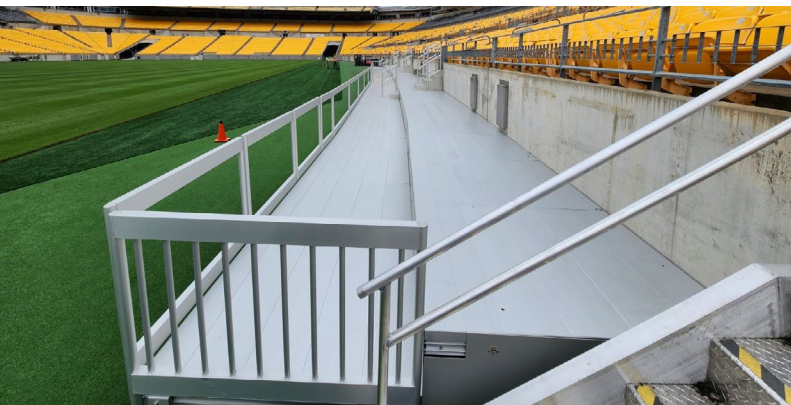

Acrisure Stadium

Stadium

Project: Acrisure Stadium
Partners: Dream Seat

Location: Pittsburgh, PA
Completion: July 2024

Scope: In the summer of 2024, the Pittsburgh Steelers partnered with Sightline Commercial Solutions to expand the VIP seating options at Acrisure Stadium. To maximize fan engagement and optimize underutilized space along the sidelines, Sightline installed two new rows of premium seating to accommodate approximately 100 additional VIP guests. These sideline seats provide an immersive game-day experience with enhanced views and proximity to the action on the field for Steelers and Pittsburgh Panthers home games, as well as concerts, international soccer exhibitions and the NHL Winter Classic. To ensure a seamless and efficient installation, the Sightline team custom-engineered SC97 aluminum support platforms and frames into forkliftable sections. The project also incorporated EPD-certified aluminum guardrails and handrails along with step units to enhance safety and stability while maintaining a sleek, modern aesthetic. Plush, high-end seating from DreamSeat elevates comfort and adds a sense of luxury and exclusivity to these new sections, ensuring long-term enjoyment for Steelers fans for years to come. Utilizing advanced technology, including 3D field scanning and rendering tools, during the design phase, Sightline was able to fast-track approvals through Acrisure Stadium management and the NFL and deliver solutions in time to optimize pre-season marketing efforts. The result is an elevated VIP experience that enhances fan engagement and maximizes seating capacity without compromising stadium operations.

Sideline seats provide an immersive game-day experience with enhanced views and proximity to the action on the field.

Two new rows of premium seating accommodate approximately 100 additional VIP guests.