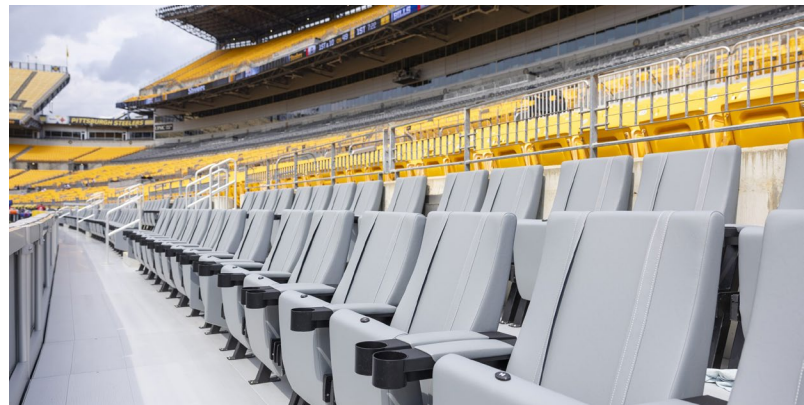

High-end seating from DreamSeat elevates comfort and adds a sense of luxury and exclusivity.

We **elevate** places where experiences happen by providing **innovative** engineering, fabrication, and installation solutions to the **most complex** challenges. Discover our **unconventional** approach.