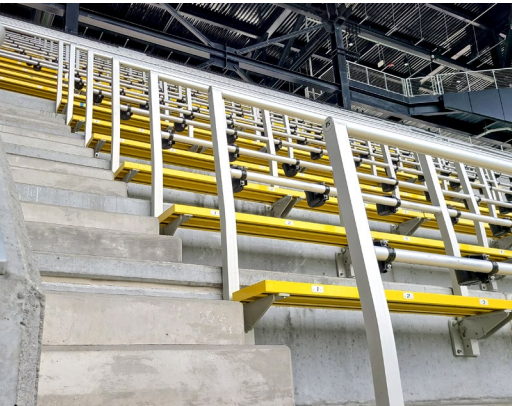

**Scope:** Lower.com Field, home of the Columbus Crew, is purposefully designed to be an inviting and dynamic embodiment of the diversity and character that make Columbus the spiritual home of U.S. Soccer. Located at the center of the mixed-use Astor Park development adjacent to the city's Arena district, the 460,000-square-foot, soccer-specific stadium features more than 21,000 linear feet of Sightline Commercial Solutions' custom railing, including picket rail, aisle railing, cable rail, drink rail, cane rail, aluminum, and steel handrail, mesh panel railing, multi-line rail, glass railing and LED rail. With a 37-degree rake angle creating one of the steepest supporter sections in MLS, Lower.com Field includes our specially designed Seating Rail™ System with fold-down bench seats mounted securely to metal framing. A built-in lean rail optimizes views of the pitch and enhances crowd control by allowing for easy access and movement within the aisles of the 3,356-seat supporter section. The exclusive Loge Boxes feature crescent-shaped drink tops with phenolic infills. Additionally, we custom engineered cable railing with LED handrails to enhance safety and aesthetics at the stadium's Plaza entryways.

Sightline's Seating Rail product easily transforms this fan supporter section from standing to sitting with the flip of a bench.

Track Rail glass railings provide unobstructed views for avid fans.

Loge Boxes feature crescent-shaped drink rails with phenolic modesty panel infill allowing fans to enjoy beverages without missing the action.

ADA compliant cable rail with aluminum framing enhances the safety and aesthetics of the venue.

Tensiline™ cable railings around the stadium are equipped with convenient cupholders for fans roaming the grounds on match day.