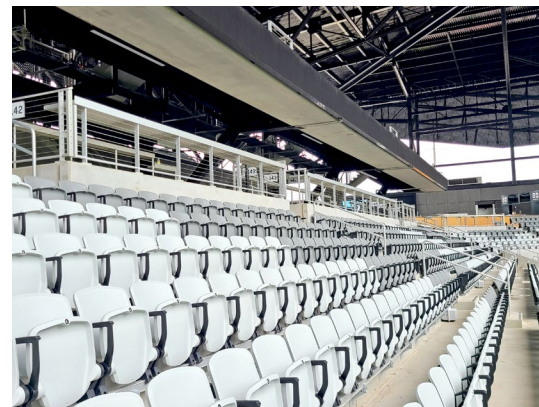

**Scope:** Lower.com Field, home of the Columbus Crew, is purposefully designed to be an inviting and dynamic embodiment of the diversity and character that make Columbus the spiritual home of U.S. Soccer. Located at the center of the mixed-use Astor Park development adjacent to the city's Arena district, the 460,000-square-foot, soccer-specific stadium features more than 21,000 linear feet of Sightline Commercial Solutions' custom railing, including picket rail, aisle railing, cable rail, drink rail, cane rail, aluminum, and steel handrail, mesh panel railing, multi-line rail, glass railing and LED rail. With a 37-degree rake angle creating one of the steepest supporter sections in MLS, Lower.com Field includes our specially designed Seating Rail™ System with fold-down bench seats mounted securely to metal framing. A built-in lean rail optimizes views of the pitch and enhances crowd control by allowing for easy access and movement within the aisles of the 3,356-seat supporter section. The exclusive Loge Boxes feature crescent-shaped drink tops with phenolic infills. Additionally, we custom engineered cable railing with LED handrails to enhance safety and aesthetics at the stadium's Plaza entryways.

Sightline's Seating Rail product easily transforms this fan supporter section from standing to sitting with the flip of a bench.

Track Rail glass railings provide unobstructed views for avid fans.

Loge Boxes feature crescent-shaped drink rails with phenolic modesty panel infill allowing fans to enjoy beverages without missing the action.

ADA compliant cable rail with aluminum framing enhances the safety and aesthetics of the venue.

Tensiline™ cable railings around the stadium are equipped with convenient cupholders for fans roaming the grounds on match day.