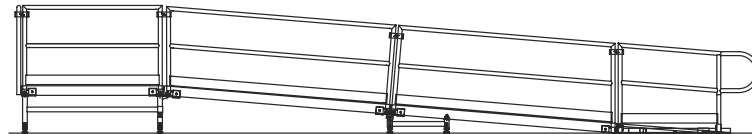

Portable Ramps

Accessibility

Many venues and events require ADA accessible spaces, which is why Sightline Commercial Solutions offers portable accessibility ramps to match up to its portable platforms. These ramps are available to match your stage height, whether it is fixed or adjustable. Additionally, Sightline Commercial Solutions portable ramps can be custom designed to meet the needs of the space. To make ramps compliant with ADA standards, Sightline Commercial Solutions recommends and provides slip resistant surface along with a continuous handrail.

Photo
56" high ADA
Accessible Ramp

Plan View
36" high ADA
Accessible Ramp

Side A
Elevation View
36" high ADA
Accessible Ramp

Side B
Elevation View
36" high ADA
Accessible Ramp