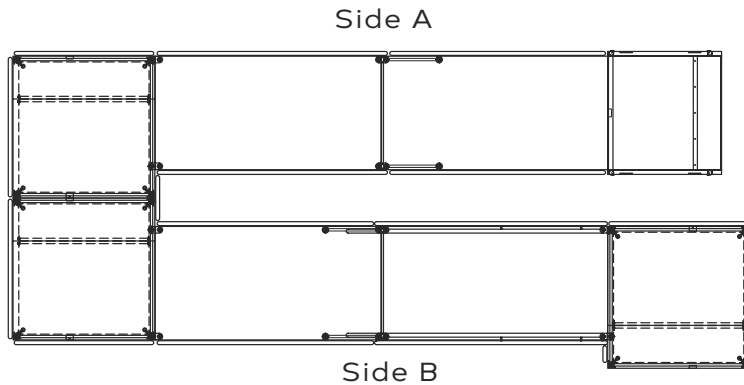

Portable Ramps

Accessibility

Many venues and events require ADA accessible spaces, which is why Sightline Commercial Solutions offers portable accessibility ramps to match up to its portable platforms. These ramps are available to match your stage height, whether it is fixed or adjustable. Additionally, Sightline Commercial Solutions portable ramps can be custom designed to meet the needs of the space. To make ramps compliant with ADA standards, Sightline Commercial Solutions recommends and provides slip resistant surface along with a continuous handrail.

Photo
56" high ADA
Accessible Ramp

Plan View
36" high ADA
Accessible Ramp

Side A
Elevation View
36" high ADA
Accessible Ramp

Side B
Elevation View
36" high ADA
Accessible Ramp